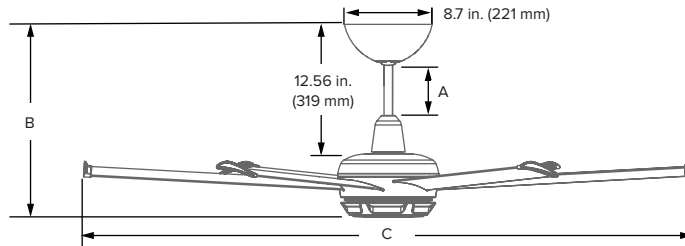

CONTEMPORARY STYLE, COMMANDING PERFORMANCE

Pictured with 7 in. (178 mm) downrod¹

Downrod Lengths						
Downrod (A)¹	Included (60- and 72-in. fans)	Included (84-in. fans)	Optional			
		7 in. (178 mm)	20 in. (508 mm)	32 in. (813 mm)	48 in. (1219 mm)	60 in. (1524 mm)
Fan Height (B)	18.9 in. (480 mm)	31.9 in. (810 mm)	43.9 in. (1115 mm)	60 in. (1521 mm)	72 in. (1826 mm)	
Ceiling Height	9–11 ft (2.7–3.4 m)	11–13 ft (3.4–3.9 m)	13–14 ft (3.9–4.3 m)	14–16 ft (4.3–4.9 m)	16–18 ft (4.9–5.5 m)	

Technical Specifications											
Diameter (C)	CFM	Efficiency (CFM/W)	Max Watts	Max Speed	Input Power	Weight²	Light Kit	Chromatic Uplight™	Environment³	Sound Level⁴	
60 in. (152 cm)	8,220	248	22.6 W	144 RPM	100–240 VAC, 50/60 Hz, 1 Φ	25 lb (11.3 kg)	1,618 lm 94.6 lm/W	2700 K: 1,983 lm	Indoor Covered outdoor (inland) IPX2	<35 dba at max speed	
72 in. (183 cm)	10,559	302	25.4 W	115 RPM		27 lb (12.1 kg)		92.5 lm/W			4000 K: 1,984 lm
84 in. (213 cm)	12,820	402	23.9 W	85 RPM		29 lb (13.2 kg)		94.8 lm/W			94.8 lm/W

Construction Features						
Airfoils	Motor and Hub	Controls	Onboard Sensors	Integrations⁵	Mounting	Accessories
Made from aircraft-grade aluminum Tilted blade profile for maximum coverage area	High-efficiency, brushless DC/EC motor	Handheld remote Mobile app Voice control	Temperature and motion sensors enable SenseME Technology	Voice control with Google Assistant or Amazon Alexa Apple Homekit with Matter	Flat or sloped ceilings 9 ft (2.7 m) or taller Maximum slope: 34°	LED light kit Chromatic Uplight (indoor only) Extended downrod lengths

Ordering Information			
Diameter	Finish	Downrod¹	LED Light
MK-ES62-052306: 60 in. (152 cm) MK-ES62-062306: 72 in. (183 cm) MK-ES62-072306: 84 in. (213 cm)	A786: Black A787: White	100: No downrod 107: 7 in. (178 mm) 120: 20 in. (508 mm)	S2: LED Light