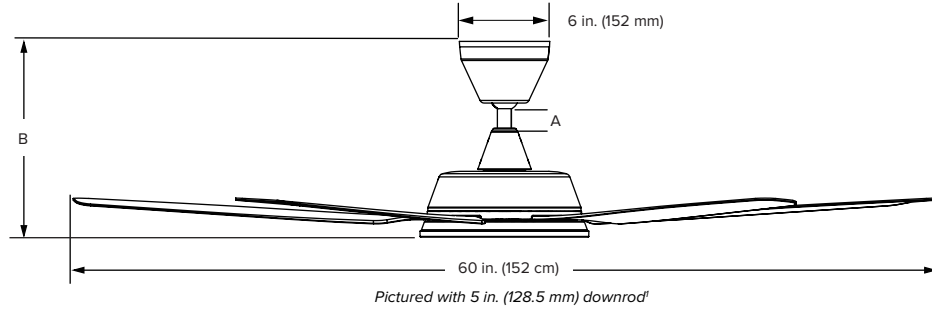

SPEAKEASY™

AIRFLOW WITH A TWIST

Downrod Lengths							
Downrod (A)¹	Included	Optional					
		5 in. (128.5 mm)	10 in. (256 mm)	22 in. (561 mm)	34.8 in. (884 mm)	50.8 in. (1291 mm)	62.8 in. (1595 mm)
Fan Height (B)	12.75 in. (324 mm)	17.75 in. (451 mm)	29.75 in. (756 mm)	42.75 in. (1086 mm)	58.75 in. (1492 mm)	70.75 in. (1797 mm)	
Ceiling Height	≥ 8 ft (≥ 2.4 m)	≥ 9 ft (≥ 2.7m)	≥ 10 ft (≥ 3 m)	≥ 11 ft (≥ 3.4 m)	≥ 12 ft (≥ 3.7 m)	≥ 13 ft (≥ 4 m)	

Fan Specifications								
Diameter	CFM (Max)	Speed (Min/Max)	Watts (Max)	Environment	Input Power	Packaged Dimensions and Weight	Fan Weight	Sound Level²
60 in. (152 cm)	5,298 CFM	35/182 RPM	161 W	Indoor	100–240 VAC, 50/60 Hz, 1 Φ	27-3/8 in. L x 10-3/4 in. W x 11-1/8 in. H (695 mm L x 273 mm W x 283 mm H) 21.8 lb (9.9 kg)	16.4 lb (7.4 kg)	<35 dBA at max speed

Construction Features					
Finish	Airfoils	Motor and Hub	Controls	Mounting	Optional Accessories
Matte black or matte white airfoils and hardware and brushed brass hub	Made from high-grade hybrid resin Tilted blade profile for maximum coverage area	High-efficiency, brushless electronically commutated (EC) motor Durable metal hub with brushed brass finish	Handheld remote Bluetooth wall control Big Ass Fans mobile app³ Voice control³ 0–10 V	Flat or sloped ceilings 8 ft (2.4 m) or taller Maximum slope: 33°	Bluetooth wall control 0–10 V module Extended length downrods

Ordering Information	
Matte Black and Brushed Brass	Matte White and Brushed Brass
MK-SPK1-052406A862F258105	MK-SPK1-052406A862F824105

Remote

Finish Options