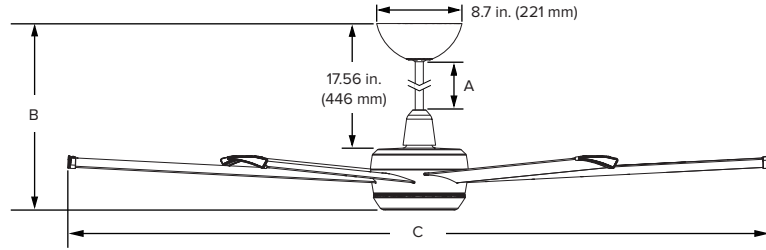

BIG ASS FANS® TURBO6

KICK HEAT'S ASS WITH OUR HIGHEST-PERFORMING FAN

Pictured with 12 in. (305 mm) downrod¹

Downrod (A)¹	Included (60- and 72-in. fans)	Included (84-in. fans)	Optional			
		12 in. (305 mm)	32 in. (813 mm)	20 in. (508 mm)	48 in. (1219 mm)	60 in. (1524 mm)
Fan Height (B)	24 in. (610 mm)	44 in. (1118 mm)	32 in. (813 mm)	60 in. (1524 mm)	72 in. (1829 mm)	
Ceiling Height	9–10 ft (2.7–3 m)	13–14 ft (4–4.3 m)	10–13 ft (3–4 m)	14–16 ft (4.3–4.9 m)	16–18 ft (4.9–5.5 m)	

Technical Specifications									
Diameter (C)	CFM²	Efficiency (CFM/W)²	Max Watts	Max Speed²	Input Power	Packaged Dimensions and Weight	Fan Weight³	Environment⁴	Sound Level⁵
60 in. (152 cm)	10,544 CFM	260	38.4 W	175 RPM	100–240 VAC, 50/60 Hz, 1 Φ	37.1 in. L x 13.8 in. W x 13.7 in. H (943 mm L x 351 mm W x 348 mm H) 35.4 lb (16.1 kg)	24.5 lb (11.1 kg)	Indoor Covered outdoor (inland)	<35 dba at max speed
72 in. (183 cm)	14,033 CFM	305	43.8 W	140 RPM		37.1 in. L x 13.8 in. W x 13.7 in. H (943 mm L x 351 mm W x 348 mm H) 37 lb (16.8 kg)	26.4 lb (12 kg)		
84 in. (213 cm)	18,160 CFM	359	50 W	115 RPM		43.1 in. L x 13.8 in. W x 13.7 in. H (1095 mm L x 351 mm W x 348 mm H) 40.6 lb (18.4 kg)	28.2 lb (12.8 kg)		

Construction Features						
Airfoils	Motor and Hub	Controls	Onboard Sensors	Integrations⁶	Mounting	Accessories
Made from aircraft-grade aluminum Tilted blade profile for maximum coverage area	High-efficiency, brushless DC/EC motor	Handheld remote Mobile app with Kick Ass™ mode Bluetooth wall control Voice control 0–10 V	Temperature sensor enables automatic fan speed adjustment	Voice control with Google Assistant or Amazon Alexa Apple Homekit with Matter	Indoor: Flat or sloped ceilings 9 ft (2.7 m) or taller Maximum slope: 34° Outdoor: Flat ceilings 9 ft (2.7 m) or taller	Bluetooth wall control 0–10 V module Extended length downrods

Ordering Information		
Diameter	Finish	Downrod¹
MK-TRB1-052306: 60 in. (152 cm) MK-TRB1-062306: 72 in. (183 cm) MK-TRB1-072306: 84 in. (213 cm)	A786: Black A786F736: Black and Brushed Silver	112: 12 in. (305 mm) 132: 32 in. (813 mm)